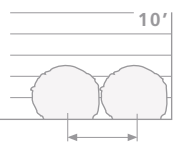

Fire Light[®]

Hydrangea paniculata 'SMHPFL', pp#25,135, cbraf

Deep pink-red summer flowers

Fire Light™ hydrangea is the new standard to measure all hardy hydrangeas. Upright panicles are packed with florets that transform from pure white to rich pomegranate-pink. Its thick, sturdy stems present well in container as well as the garden.

- **SIZE & SHAPE**
4.5-6' TALL
AND WIDE

- **SPACING** 4.5-6'
- **USDA 3, AHS 8**
- **FULL SUN / PART SHADE**

DEEP PINK-RED FLOWER COLOR | PRUNE IN LATE WINTER
FLOWER COLOR IS NOT AFFECTED BY SOIL PH