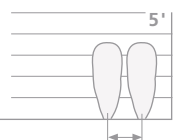

Berberis thunbergii

SUNJOY® Gold Pillar

Berberis thunbergii 'Maria' pp#18,082

Golden 'Helmond Pillar'

Similar in shape to 'Helmond Pillar', it offers bright golden foliage, red new growth and stunning orange-red autumn foliage. Proven burn resistant in side-by-side tests with other yellow leaf barberries. An excellent hedge or border plant; stunning as either a specimen or a mass planting.

- **SIZE & SHAPE**
3-4' TALL
1.5-2' WIDE

- **SPACING** 2-3'
- **USDA** 4, **AHS** 8
- **FULL SUN**

DEER-RESISTANT | DROUGHT-TOLERANT | SELDOM NEEDS PRUNING

PW
PROVEN
WINNERS®

COLOR CHOICE
FLOWERING SHRUBS