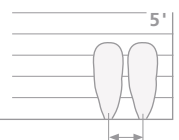

Berberis thunbergii

SUNJOY® Gold Pillar

Berberis thunbergii 'Maria' pp#18,082

Golden 'Helmond Pillar'

Similar in shape to 'Helmond Pillar', it offers bright golden foliage, red new growth and stunning orange-red autumn foliage. Proven burn resistant in side-by-side tests with other yellow leaf barberries. An excellent hedge or border plant; stunning as either a specimen or a mass planting.

- **SIZE & SHAPE**
3-4' TALL
2-3' WIDE

- **SPACING** 2-3'
- **USDA ZONE** 4-8
- **FULL SUN**

ALKALINE SOIL | CLAY SOIL | DEER RESISTANT | DISEASE RESISTANT
DROUGHT TOLERANT | FALL INTEREST | FOLIAGE INTEREST | JUGLONE TOLERANT