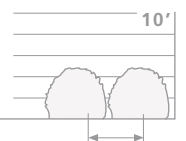

- **SIZE & SHAPE**  
4-5' TALL  
AND WIDE

- **SPACING** 5-6'
- **USDA ZONE** 5-9
- **FULL SUN**

DEER-RESISTANT | NON-INVASIVE | ATTRACTS BUTTERFLIES & HUMMINGBIRDS  
COMPACT | WELL-DRAINED SOIL | PRUNE IN LATE WINTER