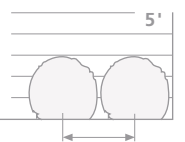

# SPRINTER®

*Buxus microphylla* 'Bulthouse' pp#25,896, cb#5282

**Grows up to twice as fast as other varieties.**

This improved, fast-growing form of 'Winter Gem' is fast growing and its glossy evergreen foliage is attractive year-round. It has excellent hardiness. This variety's more upright habit makes it great for hedging.

DEER-RESISTANT | MAY BE PRUNED TO SHAPE IN SUMMER

- **SIZE & SHAPE**  
2-4' TALL  
AND WIDE

- **SPACING** 2-4'
- **USDA ZONE** 5-9
- **FULL SUN / SHADE**