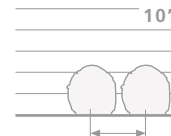

- DEER-RESISTANT
- DROUGHT-TOLERANT
- PRUNE AFTER FLOWERING

- SIZE & SHAPE  
4 - 5' TALL  
AND WIDE

- SPACING 4 - 6'
- USDA 5, AHS 9
- FULL SUN / PART SHADE

**Double Take Orange™** *Chaenomeles speciosa* 'Orange Storm' pp#20,950