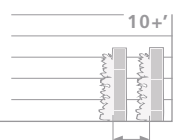

- **SIZE & SHAPE**
5-7' TALL
4-6' WIDE

- **SPACING** 4-6'
- **USDA** 4, **AHS** 9
- **FULL SUN**

REBLOOMER | PRUNE BACK TO 3' IN SPRING | SPECIMEN PLANT

PW
PROVEN
WINNERS[®]

COLOR CHOICE[®]
FLOWERING SHRUBS