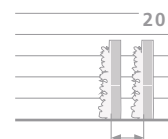

'Sweet Summer Love'

Clematis 'Sweet Summer Love' pp#24,044, cbr#5303

Clematis

New look for Sweet Autumn Clematis

Wouldn't it be great if sweet autumn clematis flowered sooner and longer and came in other colors? Now it does! 'Sweet Summer Love' gives you everything you want: the flowers, the fragrance, the ease of growth and cranberry-violet blooms that start over a month earlier than others.

- FRAGRANT
- REBLOOMER
- MAY BE TRIMMED IN EARLY SUMMER

- SIZE & SHAPE
10'+ TALL

- SPACING 6-10'
- USDA ZONE 4-9
- FULL / PART SUN

PW
PROVEN
WINNERS®

www.provenwinners-shrubs.com

COLOR CHOICE
FLOWERING SHRUBS