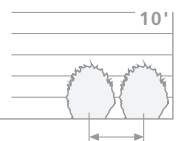

WINECRAFT GOLD®

Cotinus coggygria 'MINCOJAU3' pp#30,327, cbraf

The Winecraft® series goes gold!

Winecraft Gold® smokebush lights up the landscape all season long, with waxy, high quality foliage that emerges orange before going yellow and eventually, chartreuse. In early summer, soft green flowers appear and soon transform to the pink puffs of smoke-like seedheads that endear this shrub to so many. It was selected for its dense, rounded habit, ensuring a lush, consistent appearance in the landscape, border, or even containers.

- **SIZE & SHAPE**
4-6' TALL
4' WIDE

- **SPACING** 4-5'
- **USDA ZONE** 5-8
- **FULL SUN / PART SHADE**

COMPACT | DEER RESISTANT | SALT TOLERANT | PRUNE SELECTIVELY TO SHAPE IF NEEDED

PW
PROVEN
WINNERS®

COLOR CHOICE
FLOWERING SHRUBS