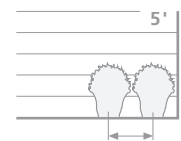

## SISTER GOLDEN HAIR®

*Cytisus scoparius* 'SMSCGH'  
pp#26,616, cbr#5638

- SIZE & SHAPE  
1-1.5' TALL  
AND WIDE
- SPACING 4-6'

## SISTER DISCO®

*Cytisus scoparius* 'SMNCSCRY'  
pp#30,186

- SIZE & SHAPE  
1-3' TALL  
AND WIDE
- SPACING 1-3'

## SISTER REDHEAD®

*Cytisus scoparius* 'SMNC SAB'  
pp#30,214, cbraf

- SIZE & SHAPE  
3-4' TALL  
AND WIDE
- SPACING 3-4'

## SISTER ROSIE®

*Cytisus scoparius* 'SMNCSDRY'  
pp#30,176

- SIZE & SHAPE  
2-3' TALL  
AND WIDE
- SPACING 2-3'

[www.provenwinners-shrubs.com](http://www.provenwinners-shrubs.com)