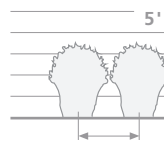

## SISTER GOLDEN HAIR®

*Cytisus scoparius* 'SMSCGH'  
pp#26,616, cbr#5638

- SIZE & SHAPE  
1-1.5' TALL  
AND WIDE
- SPACING 4-6'

## SISTER DISCO®

*Cytisus scoparius* 'SMNCSCRY'  
pp#30,186

- SIZE & SHAPE  
1-3' TALL  
AND WIDE
- SPACING 1-3'

## SISTER REDHEAD®

*Cytisus scoparius* 'SMNC SAB'  
pp#30,214, cbraf

- SIZE & SHAPE  
3-4' TALL  
AND WIDE
- SPACING 3-4'

## SISTER ROSIE®

*Cytisus scoparius* 'SMNCSDRY'  
pp#30,176

- SIZE & SHAPE  
2-3' TALL  
AND WIDE
- SPACING 2-3'

[www.provenwinners-shrubs.com](http://www.provenwinners-shrubs.com)