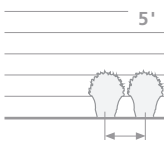

## SISTER GOLDEN HAIR®

*Cytisus scoparius* 'SMSCGH'  
pp#26,616, cbr#5638

- SIZE & SHAPE  
1-1.5' TALL  
AND WIDE
- SPACING 4-6'

## SISTER DISCO®

*Cytisus scoparius* 'SMNCSCRY'  
pp#30,186

- SIZE & SHAPE  
1-3' TALL  
AND WIDE
- SPACING 1-3'

## SISTER REDHEAD®

*Cytisus scoparius* 'SMNC SAB'  
pp#30,214, cbraf

- SIZE & SHAPE  
3-4' TALL  
AND WIDE
- SPACING 3-4'

## SISTER ROSIE®

*Cytisus scoparius* 'SMNCSDRY'  
pp#30,176

- SIZE & SHAPE  
2-3' TALL  
AND WIDE
- SPACING 2-3'

[www.provenwinners-shrubs.com](http://www.provenwinners-shrubs.com)