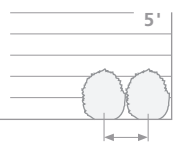

LEGEND OF THE SMALL[®]

Fothergilla x intermedia 'NCFI1' USPPAF ; CBRAF

Dwarf Fothergilla

A true, small-leaf, small-stature *Fothergilla x intermedia* from Tom Ranney and his team at NCSU. After trialing about a dozen of his selections, this was the clear winner in terms of vigor, flower power, and fall color. It produces an abundance of bottle brush-like white flowers, has a well-branched mounded habit, and small bluish-green leaves that turn an attractive blend of yellow, orange, and red in autumn.

- **SIZE & SHAPE**
2-2.5' TALL
2-4' WIDE

- **SPACING** 2-4'
- **USDA ZONE** 5-9
- **FULL SUN / PART SUN**

DEER RESISTANT | FALL INTEREST | FRAGRANT | HEAT TOLERANT
NATURALIZING | FOUNDATION PLANTINGS | MASS PLANTINGS
MIXED BORDERS | SPECIES NATIVE TO NORTH AMERICA