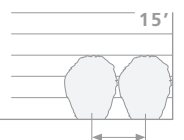

Hibiscus syriacus

BLUE CHIFFON®

Hibiscus syriacus 'Notwoodthree', pp#20,574, cbr#3583

Strong-growing blue

Rich blue flowers in late summer. Use as a dramatic summer hedge or accent plant.

- **SIZE & SHAPE**
8 - 12' TALL
4 - 6' WIDE