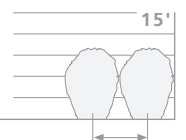

- **SIZE & SHAPE**  
8-12' TALL  
6-10' WIDE

- **SPACING** 6-10'
- **USDA ZONE** 5-9
- **FULL SUN**

DEER-RESISTANT | ADAPTABLE | ATTRACTS BUTTERFLIES

TOLERATES CLAY SOIL AND BLACK WALNUT | PRUNE IN LATE WINTER