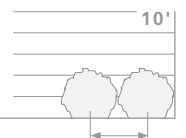

Hydrangea arborescens

INVINCIBELLE LACE™

Smooth Hydrangea

Hydrangea arborescens subsp. radiata 'SMNHRL' USPPAF; CBRAF

Some people adore lacecap flowers for their delicate beauty, while others appreciate the pollen for butterflies and bees. This premiere plant, the first ever smooth hydrangea with plum-purple lacy florets, accomplishes both, with strong, wiry stems of a dark ruby hue, that sway gracefully with the wind. Imagine big drifts, flowing through a Piet Oudolf-style garden, and come winter, frosted diamonds and songbirds adorning tawny crowns.

- **SIZE & SHAPE**
4-5' TALL
AND WIDE

- **SPACING** 4-5'
- **USDA ZONE** 3-8
- **FULL SUN / PART SUN**

SPECIES NATIVE TO NORTH AMERICA | HARDY | RELIABLE
PRUNE IN LATE WINTER | SOIL DOES NOT AFFECT FLOWER COLOR