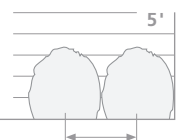

Hydrangea serrata

LET'S DANCE CAN DO![™] *Mountain Hydrangea*

Hydrangea serrata 'SMNHSI' ppaf, cbraf

The fastest to rebloom!

Our strongest rebloomer is also the fastest to rebloom. Look for the show star-like double flowers to bloom through to frost. The flower color ranges from bright silvery-pink to periwinkle-violet when treated with aluminum.

- **SIZE & SHAPE**
3-4' TALL
3' WIDE

- **SPACING** 3-4'
- **USDA ZONE** 5-9
- **FULL SUN / PART SUN**

REBLOOMER | BLOOM COLOR IS AFFECTED BY SOIL pH
PRUNE IMMEDIATELY AFTER FLOWERING

www.provenwinners-shrubs.com