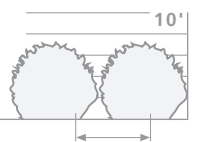

Hydrangea paniculata

FIRE LIGHT[®] *Panicle Hydrangea*

Hydrangea paniculata 'SMHPFL', pp#25,135, cbr#5160

Deep pink-red summer flowers

Fire Light[®] hydrangea is the new standard to measure all hardy hydrangeas. Upright panicles are packed with florets that transform from pure white to rich pomegranate-pink. Its thick, sturdy stems present well in container as well as the garden.

- **SIZE & SHAPE**
6-8' TALL
AND WIDE

- **SPACING** 6-8'
- **USDA ZONE** 3-8
- **FULL SUN / PART SUN**

DEEP PINK-RED FLOWER COLOR | PRUNE IN LATE WINTER

FLOWER COLOR IS NOT AFFECTED BY SOIL PH

www.provenwinners-shrubs.com