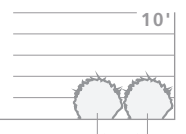

Hydrangea paniculata

LITTLE QUICK FIRE[®] *Panicle Hydrangea*

Hydrangea paniculata 'SMHPLQF' pp#25,136, cbr#5406

Dwarf form of the popular Quick Fire[®] *Hydrangea* blooms earlier than other hardy hydrangeas yet is the perfect size for container gardens and smaller landscapes. The white flowers quickly age to a deep burgundy red before other varieties even begin to bloom.

• **SIZE & SHAPE**
3-5' TALL
AND WIDE

• **SPACING** 5-7'
• **USDA ZONE** 3-8
• **FULL SUN / PART SUN**

VERY HARDY | EARLY BLOOMING | PRUNE IN LATE WINTER
SOIL DOES NOT AFFECT FLOWER COLOR

www.provenwinners-shrubs.com