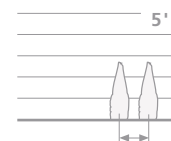

SKY BOX[®]

Ilex crenata 'Farrowone' pp#20,049

Ilex crenata

Faster growing

Shiny, dark evergreen leaves and tight upright branching make this fast-growing variety an excellent choice for formal landscapes.

- DEER-RESISTANT
- PREFERS LIGHT, MOIST ACIDIC SOILS
- PRUNING IS SELDOM NEEDED, BUT MAY BE SHAPED IN SUMMER

- SIZE & SHAPE
4-5' TALL
2-3' WIDE

- SPACING 3-4'
- USDA ZONE 6-8
- FULL SUN / PART SUN

PW
PROVEN
WINNERS[®]