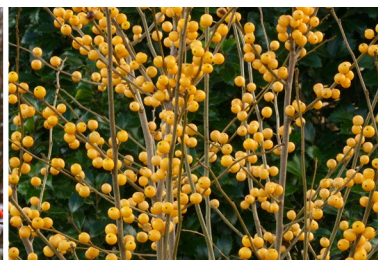

MR. POPPINS®

Ilex verticillata 'FARROWMRP' pp#25,834, cbr#5287

Ilex verticillata

Dwarf pollinator

A compact male selection that is the pollinator of choice for Berry Poppins®, Berry Heavy® and Berry Heavy® Gold winterberries.

- SPECIES NATIVE TO NORTH AMERICA
- DEER-RESISTANT
- ADAPTABLE
- GOOD FOR RAIN GARDENS
- MALE CULTIVAR

- SIZE & SHAPE
3-4' TALL
AND WIDE

- SPACING 3-5'
- USDA ZONE 3-9
- FULL SUN / PART SUN

POLLINATOR PARTNERS:

BERRY POPPINS®

BERRY HEAVY®

BERRY HEAVY® GOLD

PW
PROVEN
WINNERS®

www.provenwinners-shrubs.com

COLOR CHOICE®
FLOWERING SHRUBS