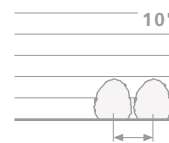

MR. POPPINS®

Ilex verticillata 'FARROWMRP' pp#25,834, cbr#5287

Ilex verticillata

Dwarf pollinator

A compact male selection that is the pollinator of choice for Berry Poppins®, Berry Heavy® and Berry Heavy® Gold winterberries.

- SPECIES NATIVE TO NORTH AMERICA
- DEER-RESISTANT
- ADAPTABLE
- GOOD FOR RAIN GARDENS
- MALE CULTIVAR

- SIZE & SHAPE
3-4' TALL
AND WIDE

- SPACING 3-5'
- USDA ZONE 3-9
- FULL SUN / PART SUN

POLLINATOR PARTNERS: