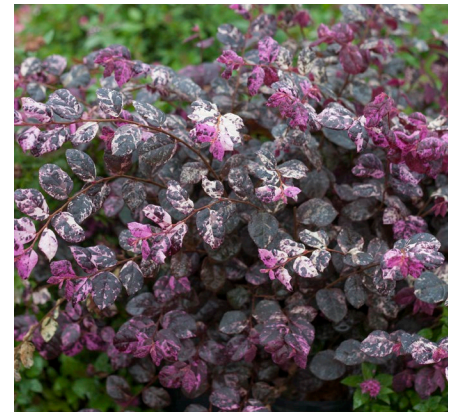

JAZZ HANDS®

Loropetalum chinense

A new series of Loropetalum, Jazz Hands® have outstanding form, flowers and foliage. The purple-leaved varieties hold their rich color throughout the summer. Choose the size and color that best suits your landscape needs.

JAZZ HANDS® Bold
Loropetalum chinense
'Kurenai Daiou' pp#27,748
The largest flowers and foliage

JAZZ HANDS® Dwarf Pink
Loropetalum chinense
'Kurenai' pp#27,750
Compact size

JAZZ HANDS® Dwarf White
Loropetalum chinense
'Hakuou' pp#27,751
Rebloomer

JAZZ HANDS NIGHT MOVES®
Loropetalum chinense
'Suzuki', pp#30,883
Purple foliage with white flowers.
Unique variegation.

JAZZ HANDS MINI®
Loropetalum chinense
'Beni Hime' pp#27,752
No pruning needed!

JAZZ HANDS® Variegated
Loropetalum chinense
'Irodori' pp#27,713
Unique variegated foliage