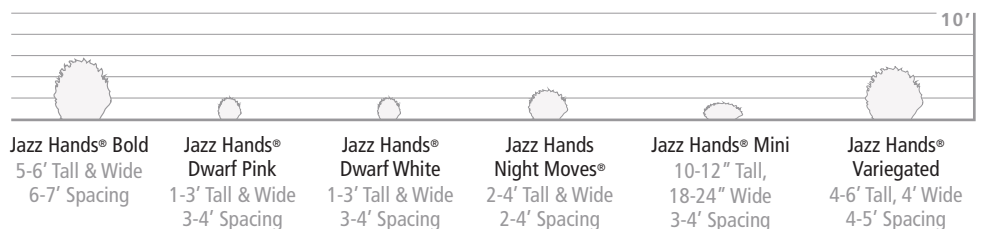

JAZZ HANDS® Bold
Loropetalum chinense
'Kurenai Daiou' pp#27,748
The largest flowers and foliage

JAZZ HANDS® Dwarf Pink
Loropetalum chinense
'Kurenai' pp#27,750
Compact size

JAZZ HANDS® Dwarf White
Loropetalum chinense
'Hakuou' pp#27,751
Rebloomer

JAZZ HANDS NIGHT MOVES®
Loropetalum chinense
'Suzuki', pp#30,883
Purple foliage with white flowers.
Unique variegation.

JAZZ HANDS MINI®
Loropetalum chinense
'Beni Hime' pp#27,752
No pruning needed!

JAZZ HANDS® Variegated
Loropetalum chinense
'Irodori' pp#27,713
Unique variegated foliage

SIZE AND SPACING

- HEAT TOLERANT | SEMI-EVERGREEN
- USDA ZONE 7b-9 | FULL SUN / PART SUN

COLOR CHOICE
FLOWERING SHRUBS

www.provenwinners-shrubs.com