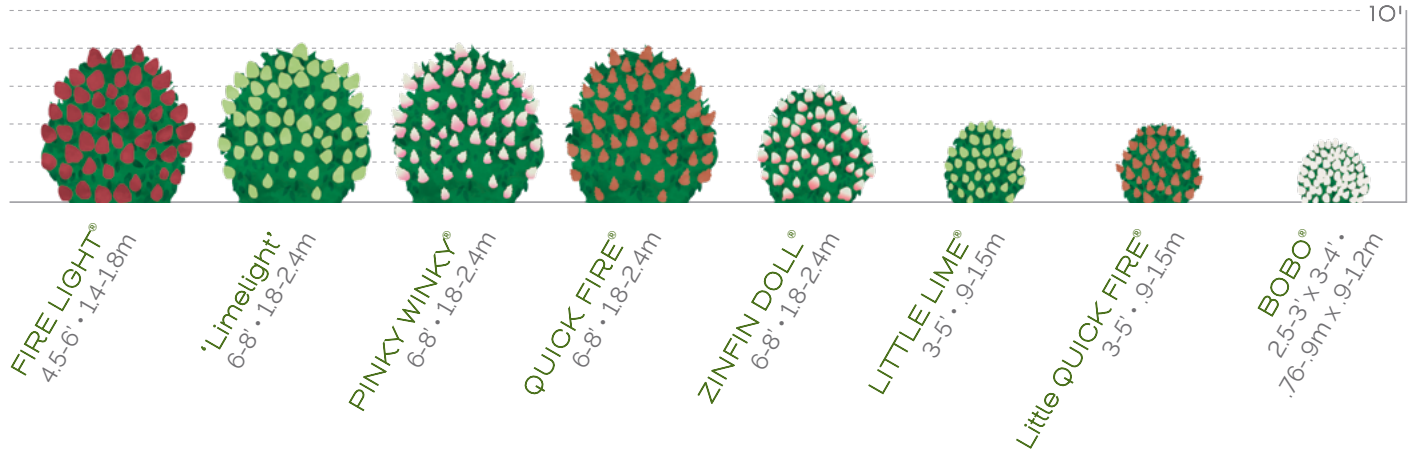

SUNJOY® Barberries

Size & Color Comparison

Panicle Hydrangeas

Size, Color & Bloom Comparison

Smooth Hydrangeas

Size, Color & Bloom Comparison

LET'S DANCE® Reblooming Hydrangeas

Size, Color & Bloom Comparison

LET'S DANCE®
BIG BAND®
2.5' • .76m

LET'S DANCE®
BIG EASY®
2-3' • .6-9m

LET'S DANCE®
BLUE JANGLES®
1-2' • .3-6m

LET'S DANCE®
CANCAN®
3-4' • .9-12m

LET'S DANCE®
RAVE®
2-3' • .6-9m

LET'S DANCE®
RHYTHMIC BLUE®
3-4' • .9-12m

LET'S DANCE®
Startlight®
2-3' • .6-9m

Landscape Roses

Size, Color & Bloom Comparison

5'

OSO EASY®
Mango Salsa
USDA Zone 4-9
1-2' · 3-6m

OSO EASY HOT
PAPRIKA®
USDA Zone 3-9
1-2' · 3-6m

OSO EASY®
Paprika
USDA Zone 3-9
1-2' · 3-6m

OSO EASY®
Double Pink
USDA Zone 5-9
1.5-2' · 46-6m

OSO EASY
ITALIAN ICE®
USDA Zone 4-9
1.5-2.5' · 46-76m

OSO EASY
LEMON ZEST®
USDA Zone 4-9
2-3' · 6-9m

RINGO
ALL-STAR®
USDA Zone 4-8
2-3' x 3' ·
6-9m x 9m