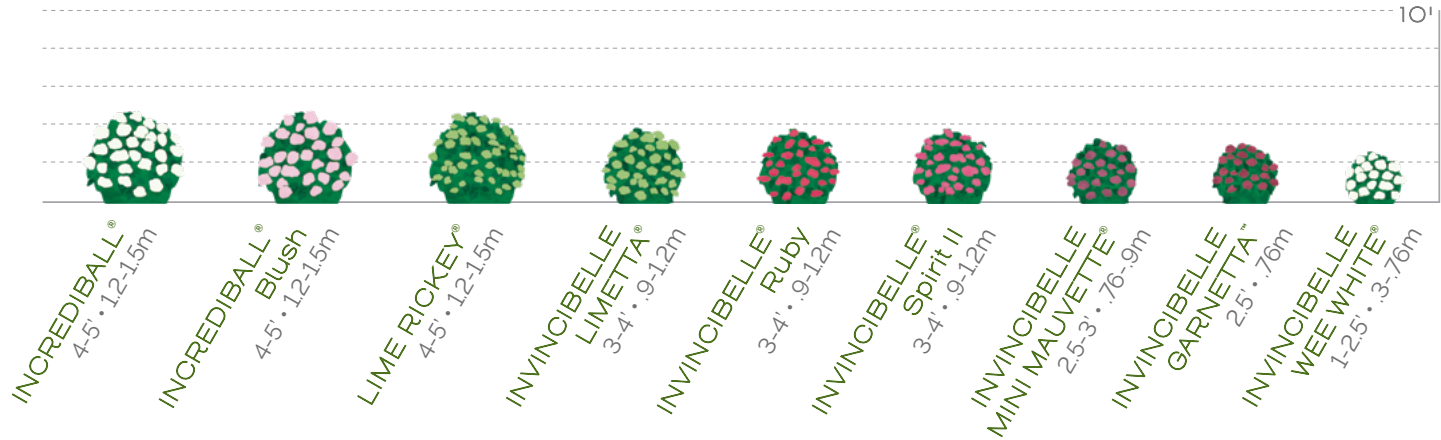

SUNJOY® Barberries

Size & Color Comparison

Panicle Hydrangeas

Size, Color & Bloom Comparison

Smooth Hydrangeas

Size, Color & Bloom Comparison

LET'S DANCE® Reblooming Hydrangeas

Size, Color & Bloom Comparison

LET'S DANCE®
BIG BAND®
2.5' • .76m

LET'S DANCE®
BIG EASY®
2-3' • .6-9m

LET'S DANCE®
BLUE JANGLES®
1-2' • .3-6m

LET'S DANCE®
CANCAN®
3-4' • .9-12m

LET'S DANCE®
RAVE®
2-3' • .6-9m

LET'S DANCE®
RHYTHMIC BLUE®
3-4' • .9-12m

OSO EASY®
Double Pink
USDA Zone 5-9
1.5-2' · 46-6m

OSO EASY
ITALIAN ICE®
USDA Zone 4-9
1.5-2.5' · 46-76m

OSO EASY
LEMON ZEST®
USDA Zone 4-9
2-3' · 6-9m

RINGO
ALL-STAR®
USDA Zone 4-8
2-3' x 3' ·
6-9m x 9m

LVIN' LA VIDA®
USDA Zone 5-9
2.5-3' · 76-9m

5'

OSO EASY®
URBAN LEGEND®
USDA Zone 4-9
2.5-3' · 76-9m

AT LAST®
USDA Zone 5-9
3' · 9m

OSO EASY
PEASY®
USDA Zone 4-9
2.5-3.5' · 76-1m

OSO EASY®
Petit Pink
USDA Zone 4-9
2.5-3.5' · 76-1m