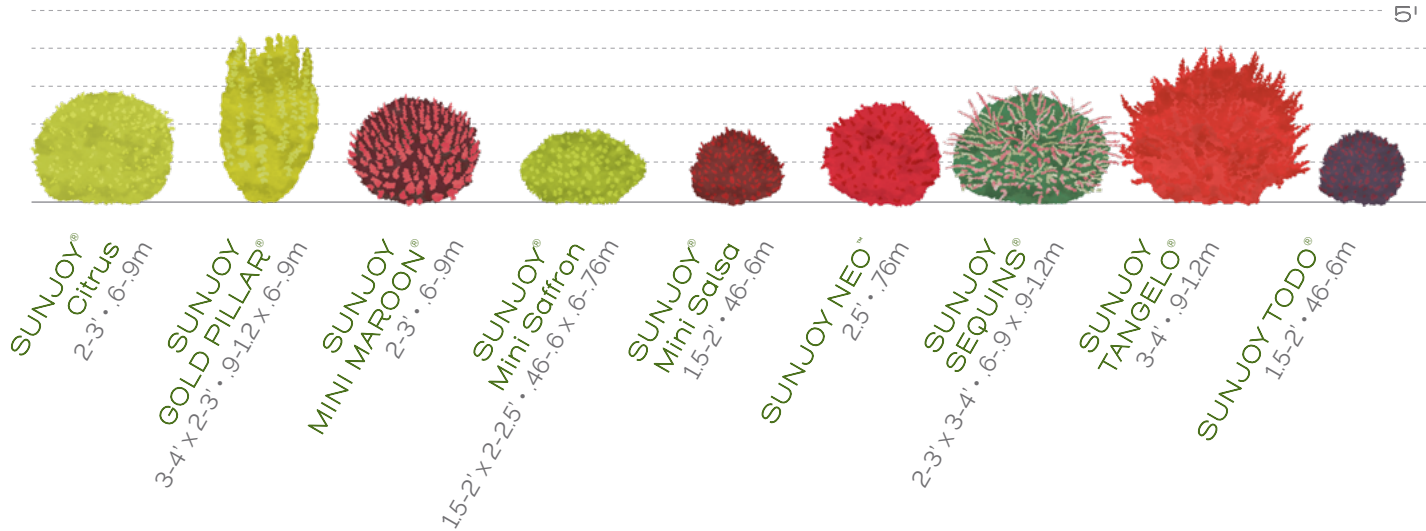

SUNJOY® Barberries

Size & Color Comparison

Panicle Hydrangeas

Size, Color & Bloom Comparison

Smooth Hydrangeas

Size, Color & Bloom Comparison

LET'S DANCE® Reblooming Hydrangeas

Size, Color & Bloom Comparison

LET'S DANCE®
BIG BAND®
2.5' • .76m

LET'S DANCE®
BIG EASY®
2-3' • .6-9m

LET'S DANCE®
BLUE JANGLES®
1-2' • .3-6m

LET'S DANCE®
CANCAN®
3-4' • .9-12m

LET'S DANCE®
RAVE®
2-3' • .6-9m

LET'S DANCE®
RHYTHMIC BLUE®
3-4' • .9-12m

LET'S DANCE®
Startlight®
2-3' • .6-9m

Landscape Roses

Size, Color & Bloom Comparison

5'

OSO EASY®
Mango Salsa
USDA Zone 4-9
1-2' · 3-6m

OSO EASY HOT
PAPRIKA®
USDA Zone 3-9
1-2' · 3-6m

OSO EASY®
Paprika
USDA Zone 3-9
1-2' · 3-6m

OSO EASY®
Double Pink
USDA Zone 5-9
1.5-2' · 46-6m

OSO EASY
ITALIAN ICE®
USDA Zone 4-9
1.5-2.5' · 46-76m

OSO EASY
LEMON ZEST®
USDA Zone 4-9
2-3' · 6-9m

RINGO
ALL-STAR®
USDA Zone 4-8
2-3' x 3' ·
6-9m x 9m