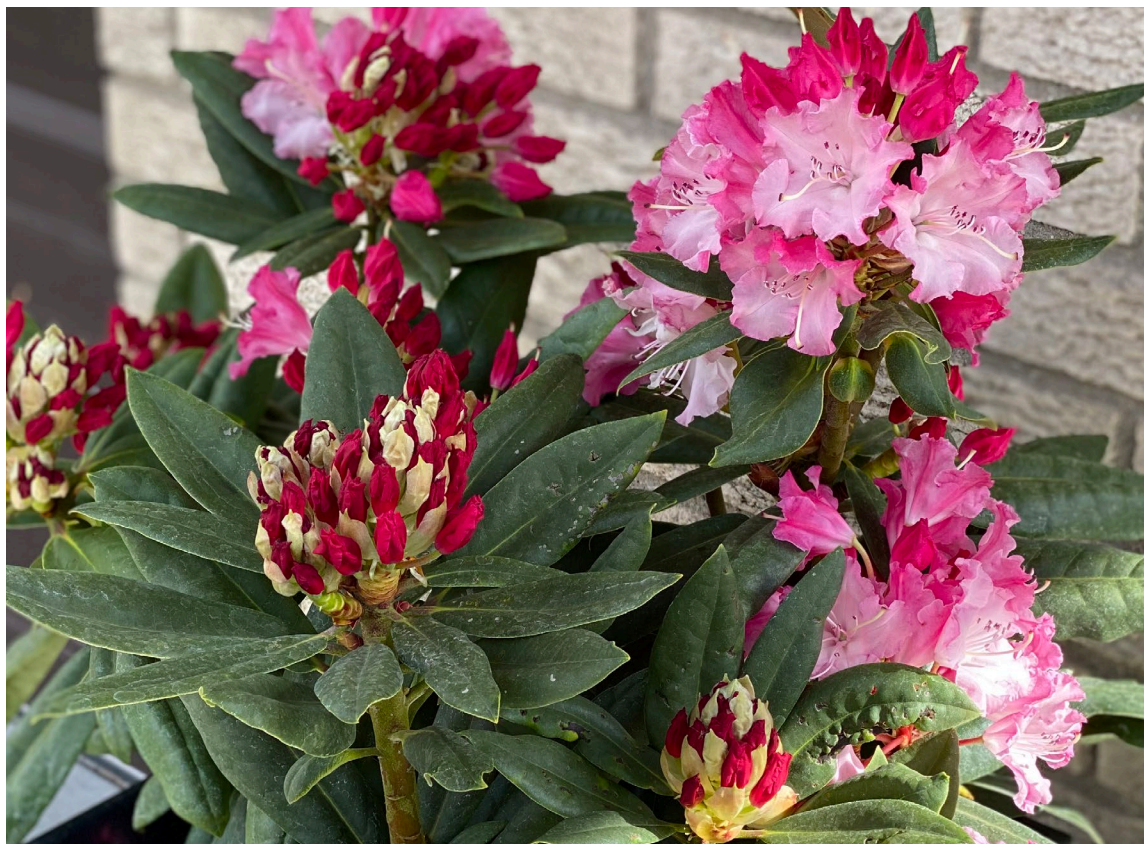

# DANDY MAN® Rhododendrons

**DANDY MAN COLOR WHEEL®**

USDA ZONE 5-9, 'NCRX1' pp#31,150, cbraf

**DANDY MAN® Pink**

USDA ZONE 5-9, 'PKT2011'

**DANDY MAN® Purple**

USDA ZONE 4-8, 'LAVJ2011' pp#26,976

**Hardy, disease-resistant rhododendrons**

**Dandy Man Color Wheel®:**

Enjoy a changing palette of color. Handsome evergreen foliage, excellent disease resistance, and heat tolerance make this NCSU hybrid an adaptable, widely usable broadleaf evergreen.

**Dandy Man® Pink:**

A unique combination of hardiness, heat tolerance and root rot resistance makes this *hyperthyrum* hybrid a garden workhorse.

**Dandy Man® Purple:**

Proven hardy in Maine and New Hampshire, it's a superior evergreen for landscaping.

- **SIZE & SHAPE**  
4-8' TALL  
AND WIDE

- **SPACING 4-8'**
- **FULL SUN / PART SUN**

ATTRACTS POLLINATORS | DISEASE RESISTANT | EVERGREEN  
FOLIAGE INTEREST | HEAT TOLERANT | WINTER INTEREST

[www.provenwinners-shrubs.com](http://www.provenwinners-shrubs.com)