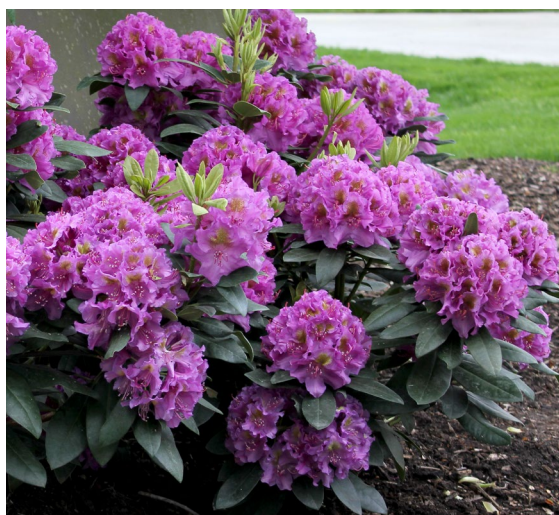

# DANDY MAN® Rhododendrons

**DANDY MAN COLOR WHEEL®**

USDA ZONE 5-9, 'NCRX1' pp#31,150, cbraf

**DANDY MAN® Pink**

USDA ZONE 5-9, 'PKT2011'

**DANDY MAN® Purple**

USDA ZONE 4-8, 'LAVJ2011' pp#26,976

**Hardy, disease-resistant rhododendrons**

**Dandy Man Color Wheel®:**

Enjoy a changing palette of color. Handsome evergreen foliage, excellent disease resistance, and heat tolerance make this NCSU hybrid an adaptable, widely usable broadleaf evergreen.

**Dandy Man® Pink:**

A unique combination of hardiness, heat tolerance and root rot resistance makes this *hyperthyrum* hybrid a garden workhorse.

**Dandy Man® Purple:**

Proven hardy in Maine and New Hampshire, it's a superior evergreen for landscaping.

- **SIZE & SHAPE**  
4-8' TALL  
AND WIDE

- **SPACING 4-8'**
- **FULL SUN / PART SUN**

ATTRACTS POLLINATORS | DISEASE RESISTANT | EVERGREEN  
FOLIAGE INTEREST | HEAT TOLERANT | WINTER INTEREST

[www.provenwinners-shrubs.com](http://www.provenwinners-shrubs.com)