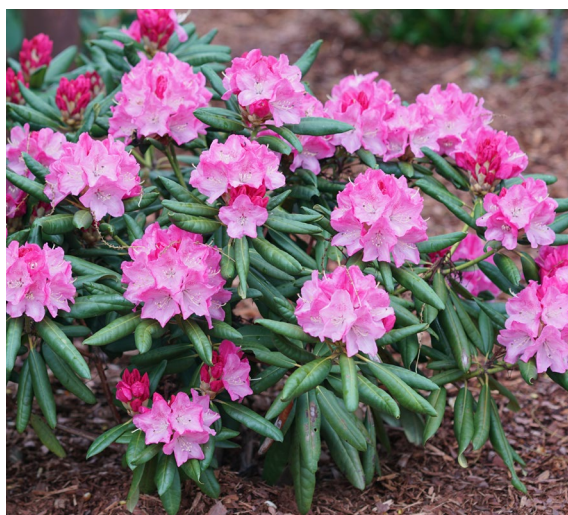

# DANDY MAN® Rhododendrons

**DANDY MAN COLOR WHEEL®**

USDA ZONE 5-9, 'NCRX1' pp#31,150, cbraf

**DANDY MAN® Pink**

USDA ZONE 5-9, 'PKT2011'

**DANDY MAN® Purple**

USDA ZONE 4-8, 'LAVJ2011' pp#26,976

**Hardy, disease-resistant rhododendrons**

**Dandy Man Color Wheel®:**

Enjoy a changing palette of color. Handsome evergreen foliage, excellent disease resistance, and heat tolerance make this NCSU hybrid an adaptable, widely usable broadleaf evergreen.

**Dandy Man® Pink:**

A unique combination of hardiness, heat tolerance and root rot resistance makes this *hyperthyrum* hybrid a garden workhorse.

**Dandy Man® Purple:**

Proven hardy in Maine and New Hampshire, it's a superior evergreen for landscaping.

- **SIZE & SHAPE**  
4-8' TALL  
AND WIDE

- **SPACING 4-8'**
- **FULL SUN / PART SUN**

ATTRACTS POLLINATORS | DISEASE RESISTANT | EVERGREEN  
FOLIAGE INTEREST | HEAT TOLERANT | WINTER INTEREST

[www.provenwinners-shrubs.com](http://www.provenwinners-shrubs.com)