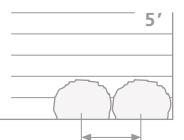

OSO EASY® Italian Ice®

Rosa 'Meipeporia' pp#26,532, cbr#5131

Disease-resistant 'Peace'

Similar to 'Peace' in its coloration, Italian Ice's orange buds open to soft yellow flowers with pink blushed margins. The soft flower color is set off nicely by its dark, disease-resistant foliage. The semi-doubled flowers have 24-30 petals per bloom.

- SIZE & SHAPE
1.5-2.5' TALL
AND WIDE

- SPACING 1.5-3'
- USDA 5, AHS 9
- FULL SUN

DISEASE-RESISTANT | REBLOOMER | MAY BE TRIMMED IN SPRING IF NEEDED

www.provenwinners-shrubs.com