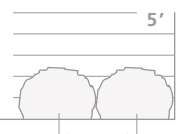

DISEASE-RESISTANT | REBLOOMER | MAY BE TRIMMED IN SPRING IF NEEDED

[www.provenwinners-shrubs.com](http://www.provenwinners-shrubs.com)

- **SIZE & SHAPE**  
2-3' TALL  
AND WIDE

- **SPACING** 2-4'
- **USDA 4, AHS 9**
- **FULL SUN**