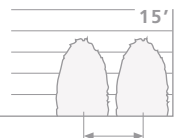

BLACK CAT[®]

Salix sp. 'Lubber's Zwart' pp#27,403; cbraf

Extra-large black catkins appear in late winter, giving this plant unique appeal for cut flower sales as well as in the landscape. Larger catkins than *Salix gracilistyla* 'Melanostachys'. This is a novel addition to cutting gardens and country-style borders.

- SIZE & SHAPE
10 - 12' TALL
AND WIDE

- SPACING 10 - 13'
- USDA 4, AHS 7
- FULL SUN

DEER-RESISTANT | CUT BRANCHES | CLAY SOIL | WET SOIL