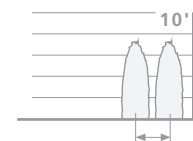

LACED UP™ Elderberry

Sambucus nigra 'SNR1292' ppaf, cbraf

Sambucus nigra

Fastigate Black Lace® *Sambucus*!

This new elderberry has the same dark purple cutleaf foliage as Black Lace® *Sambucus* but grows in a narrow, upright habit. The unusual form may twist and curve, and makes it an intriguing specimen plant for landscapes that demand something out-of-the-ordinary. It will produce large pink inflorescences in early summer, and unlike other varieties maintains its dark foliage color all season long.

- DEER-RESISTANT
- EDIBLE
- PRUNE IMMEDIATELY AFTER FLOWERING. PRUNE HARD AS A YOUNG PLANT TO DEVELOP A FULL HABIT.

- SIZE & SHAPE
6 - 8' TALL
2 - 4' WIDE

- SPACING 2 - 4'
- USDA 4, AHS 7
- FULL SUN / PART SHADE