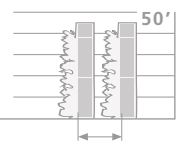

- **SIZE & SHAPE**  
40 - 50' TALL  
6 - 9' WIDE

PINK BLOOMS IN SUMMER | PRUNING SELDOM NEEDED

- **SPACING** 6 - 9'
- **USDA** 5, **AHS** 9
- **PART SHADE**

**PW**  
PROVEN  
WINNERS®

COLOR CHOICE  
FLOWERING SHRUBS