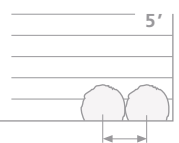

Spiraea japonica

DOUBLE PLAY[®] Gold

Spiraea japonica 'Yan', pp#21,615, cbr#4074

Dense, compact habit

Abundant pure pink flowers cover this compact, low mounded spirea. The stunning gold foliage has bright red new growth. Brighter and more compact than 'Gold Flame', this is a great choice for mass plantings and borders.

- **SIZE & SHAPE**
16-24" TALL
AND WIDE

- **SPACING** 2-3'
- **USDA 3, AHS 9**
- **FULL SUN/ PART SHADE**

DEER-RESISTANT | COMPACT

PRUNING IS SELDOM NEEDED, BUT MAY BE TRIMMED AFTER FLOWERING

www.provenwinners-shrubs.com