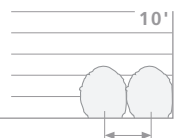

# SCENTARA PURA®

*Syringa x hyacinthiflora* 'SMNSHSO' pp# 31,119; cbraf

A standout in our field and container trials, this well-branched, semi-dwarf, compact lilac blooms heavily each spring. The flower buds emerge a mulberry-violet and open to clear jacaranda purple. Developed from low-chill bloodlines for improved warm climate performance and resistant to powdery mildew.

- **SIZE & SHAPE**  
4 - 6' TALL  
AND WIDE

- **SPACING** 4 - 6'
- **USDA 2, AHS 8**
- **FULL SUN**

ALKALINE SOIL | ATTRACTS POLLINATORS | CLAY SOIL | COMPACT  
CUT FLOWER | DEER RESISTANT | DISEASE RESISTANT | FRAGRANT