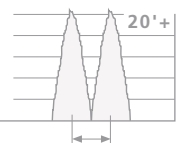

SPRING GROVE®

Thuja plicata 'Grovepli'

Fast growing and hardy

A fast growing, cold hardy Western arborvitae selected at the Spring Grove Cemetery in Ohio, Spring Grove has rich green foliage and a tight pyramidal habit. This clone has experienced -25°F temperatures without missing a beat, and has good winter color. Use this fast-growing evergreen as a deer-resistant screen.

- **SIZE & SHAPE**
25-30' TALL
12-15' WIDE

- **SPACING** 12-15'
- **USDA ZONE** 5-7
- **FULL SUN / PART SHADE**

SPECIES NATIVE TO NORTH AMERICA | TOLERATES CLAY SOILS, BLACK WALNUT
DEER-RESISTANT | MAY BE TRIMMED IN EARLY SUMMER