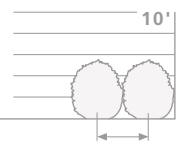

- SIZE & SHAPE  
5-6' TALL  
AND WIDE

- SPACING 6-7'
- USDA ZONE 5-9
- FULL SUN/PART SHADE

NATIVE | DEER-RESISTANT

PRUNE TO SHAPE AFTER FLOWERING. LEAVE FLOWERS INTACT FOR FRUIT

[www.provenwinners-shrubs.com](http://www.provenwinners-shrubs.com)