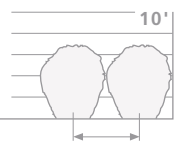

Viburnum x rhytidiphylloides

EMERALD ENVY[®]

Lantanaphyllum Viburnum

Viburnum x rhytidiphylloides 'NCVR1', pp#28,094

This improved lantanaphyllum viburnum has bold, glossy dark green foliage and a dense compact habit. A very handsome landscape plant that is extremely durable for landscape use. White spring blooms.

- SIZE & SHAPE
6-8' TALL
AND WIDE

DEER-RESISTANT | SEMI-EVERGREEN

- SPACING 8-10'
- USDA ZONE 6-9
- FULL SUN/ PART SHADE

www.provenwinners-shrubs.com

PW
PROVEN
WINNERS[®]

COLOR CHOICE[®]
FLOWERING SHRUBS