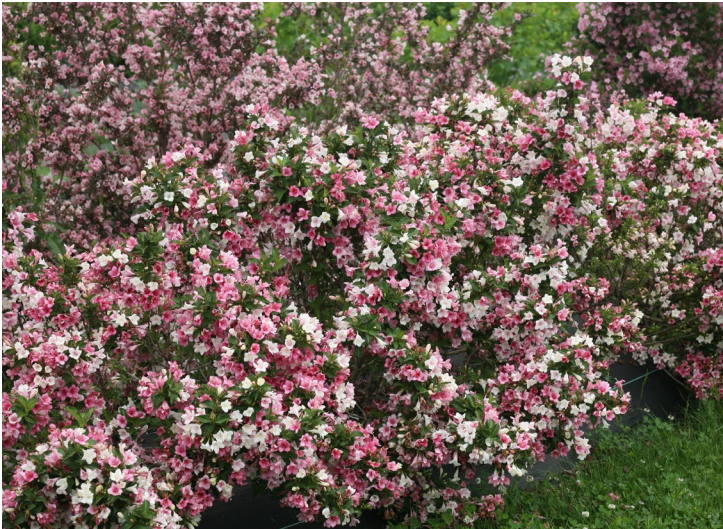

CZECHMARK™ Weigela

Weigela florida

Czechmark Sunny Side Up®

Weigela florida 'VUKOZO41323' pp#28,967, cbraf

Crisp white and yellow flowers contrast with the dark green foliage.

Hardy plants with extra-large flowers.

SIZE & SHAPE

Czechmark Sunny Side Up®

• SPACING 4-5'

Czechmark Trilogy®
Czechmark Twopink®

• SPACING 3-4'

Czechmark Trilogy®

Weigela florida 'VUKOZGemini' pp#28,969, cbraf

An improved, compact 'Carnaval' with larger flowers and more vivid color. White, pink and red flowers will all appear at the same time on this plant!

Czechmark Twopink®

Weigela florida 'VUKOZ90345' pp#28,970, cbraf

This weigela displays an abundance of large pink flowers, some of them dark pink and some of them light pink. It's a fun (and very pink) addition to spring landscapes.